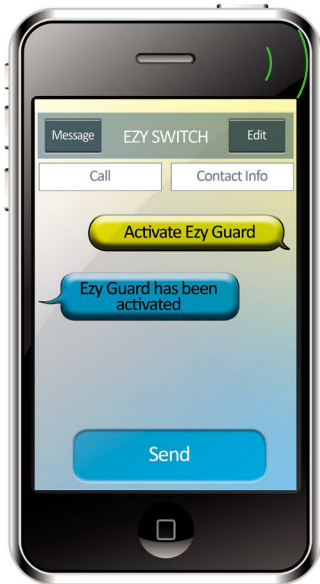

SECURITY & ALARMS

GENERATORS & PUMPS

HEATING & LIGHTING

PLANT & EQUIPMENT

Monitor your home, motor home or garage, via SMS with Ezy Guard

Ezy Guard

Ezy Guard allows you monitor your home, motor home, garage or building site from anywhere, via SMS text messaging.

Compact

At approximately 120mm high x 80mm wide x 95mm deep, Ezy Guard easily fits on a shelf, table or anywhere.

Self contained

Includes a passive infrared sensor and optional output for external siren.